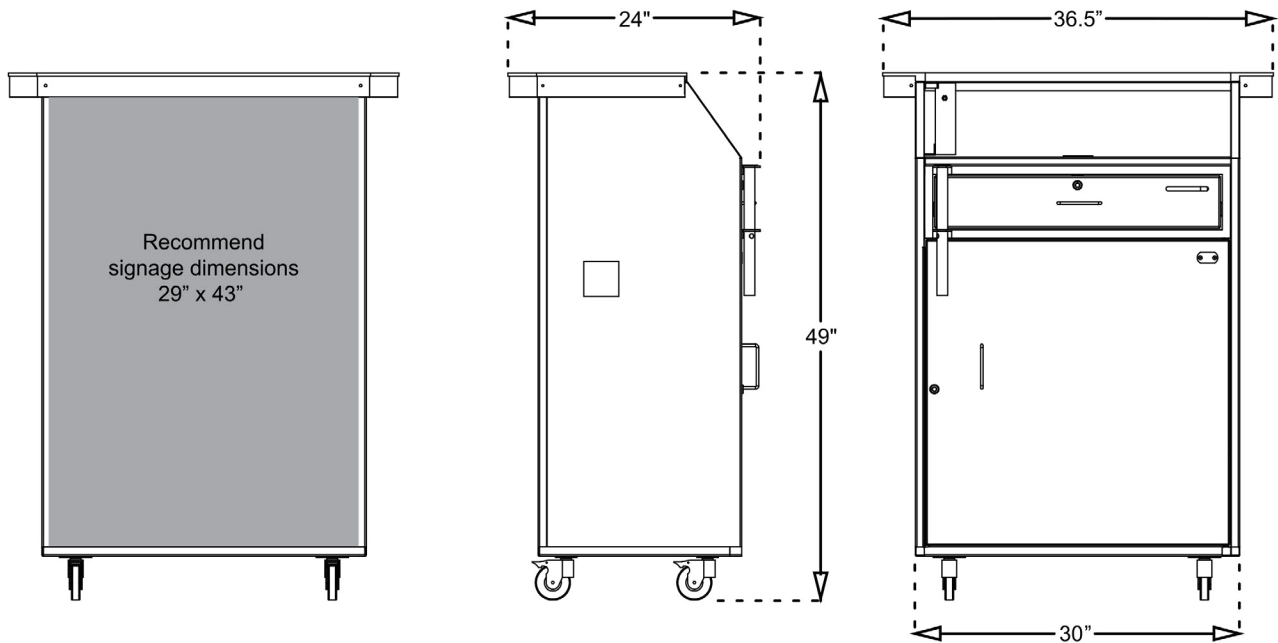

**TOTAL COST
BEFORE DELIVERY**

$1,050 (basic options)