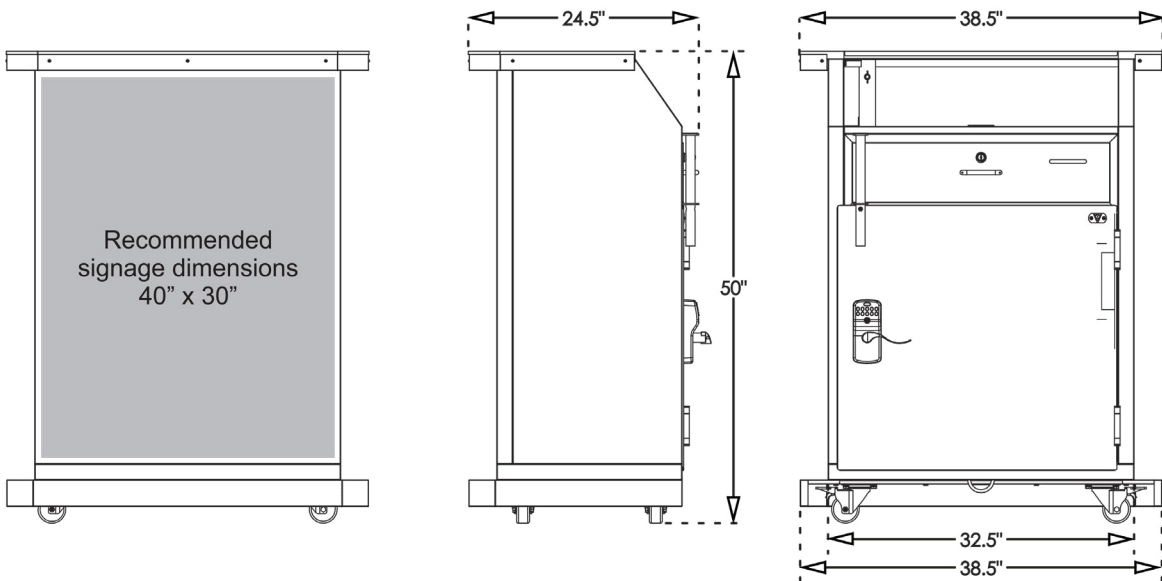

TOTAL COST BEFORE DELIVERY **$2,150** (basic options)