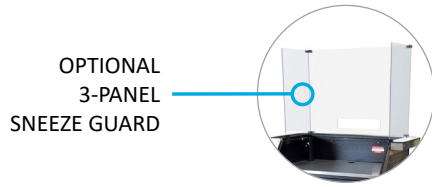

TOTAL COST BEFORE DELIVERY **$2,150** (basic options)