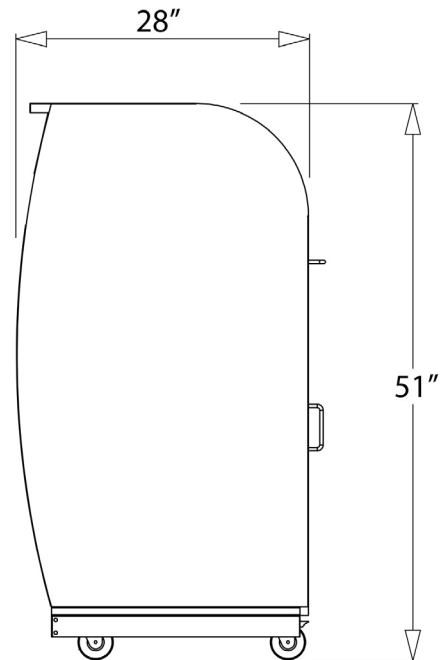

**TOTAL COST
BEFORE DELIVERY**

$2,650 (basic options)