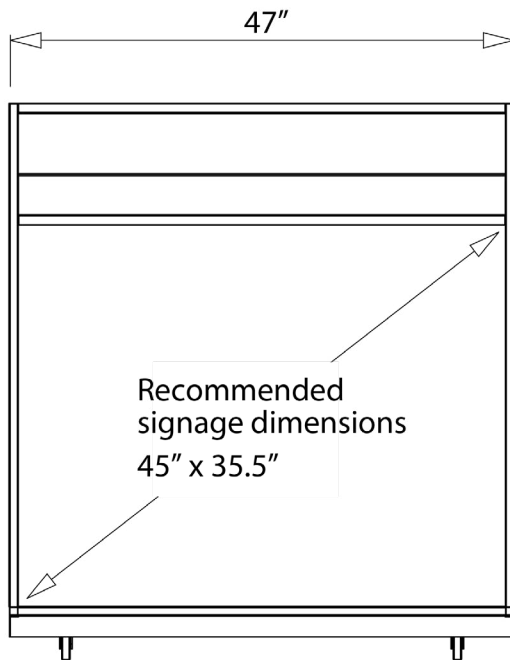

**TOTAL COST
BEFORE DELIVERY**

$2,650 (basic options)