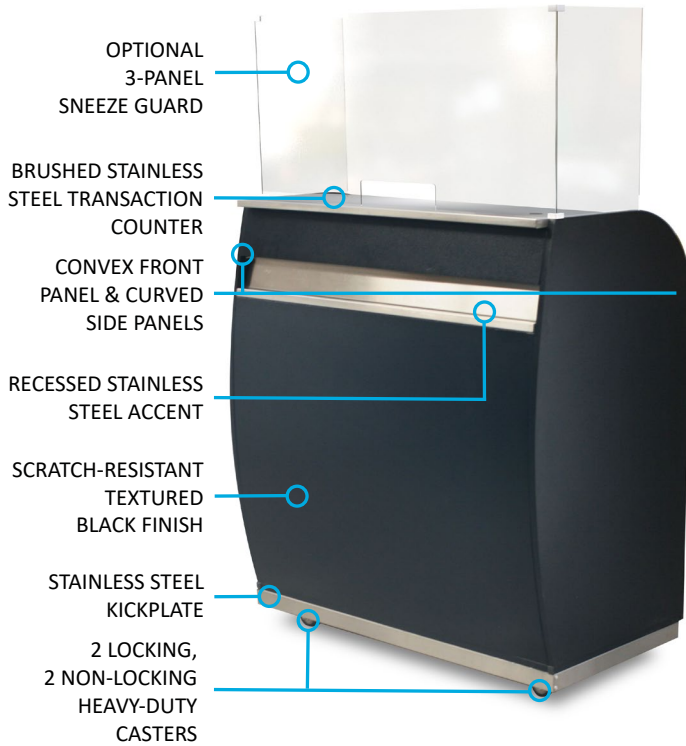

**TOTAL COST
BEFORE DELIVERY**

$2,650 (basic options)