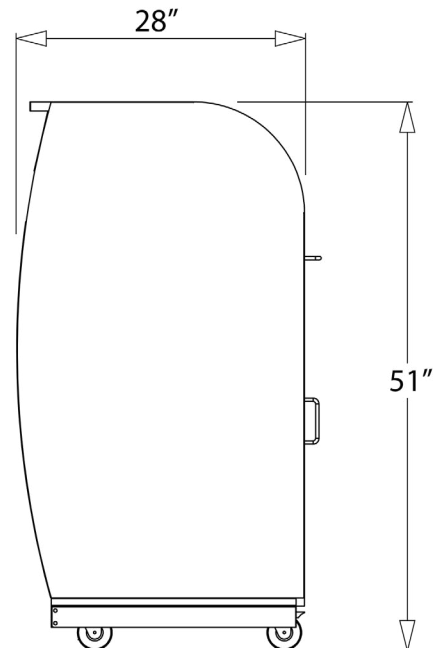

**TOTAL COST
BEFORE DELIVERY**

$2,650 (basic options)