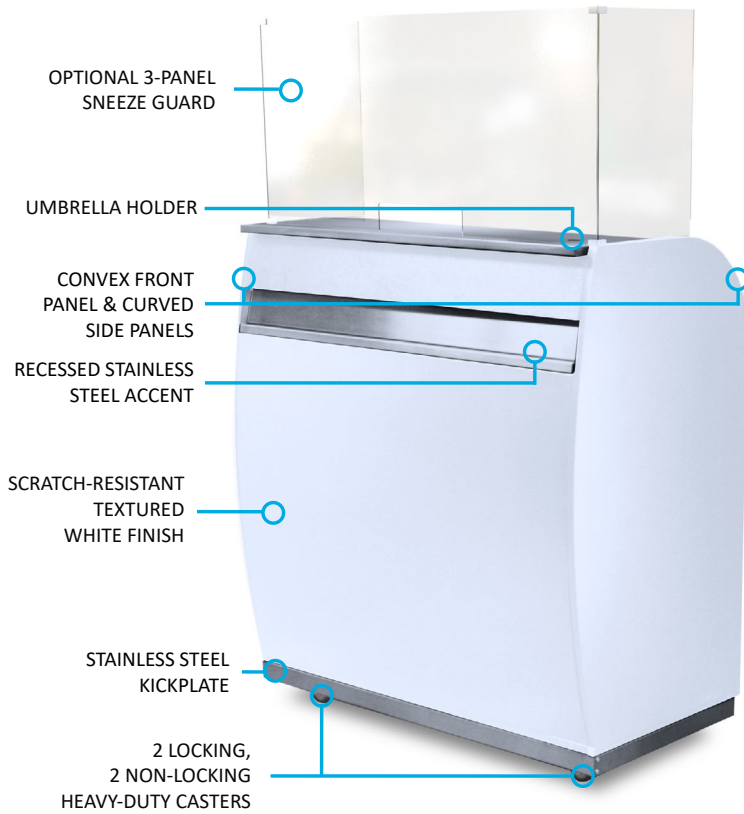

White Professional Security Desk

Doublewide, Modern Appearance, LED Compatible

Twice the size of our Standard Podium, our White Professional Security Desk has plenty of storage space. Its stainless steel accents and curved design (the front panel is concave) give it a modern and professional look that's great for upscale locations. This professional valet kiosk also features a stainless steel transaction counter and the kick plate conceals the casters from view. A tip box is also included in the right drawer.

The optional integrated LED kit not only lights the front panel of the desk giving it a cool nighttime vibe, but also lights up the white professional security desk's working surface and storage area below improving visibility for your staff. Each LED kit includes everything you need to operate:

Basic Features

- Modern, curved appearance with stainless steel accents
- Convex front panel and curved side panels
- Brushed stainless steel transaction counter
- Recessed stainless steel accent on front panel
- Stainless steel kick plate that conceals casters
- Double wide (47" total width)
- Security Lock Box installed
- Electronics Ready
- Scratch-resistant textured white finish
- Corrosion resistant hardware (zinc coated)
- Brushed stainless steel working surface
- Umbrella holder
- 2 Locking, 2 Non-Locking Heavy-Duty Casters
- 4 slam-action locks w/ 2 keys
- Tip Slot
- Replaceable parts
- Pre-assembled
- Manufacturer's Warranty

- 3 Panel + \$107.50

Miscellaneous

- Cash Tray Drawer Insert + \$65.00

Artwork Upgrades

- Large Magnet + FROM \$285.00
- Vinyl Decal + FROM \$350.00
- Vinyl Wrap + FROM \$460.00

Accessories

- USB Charging Station + \$50.00
- Podium Cover + \$95.00
- Heavy-Duty Podium Cover + \$160.00
- Umbrella + \$255.00