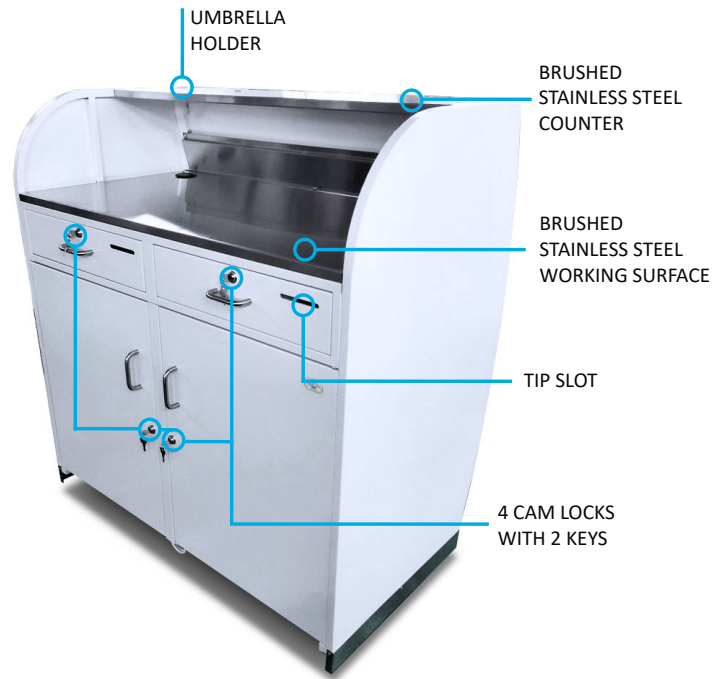

White Professional Security Desk

Doublewide, Modern Appearance, LED Compatible

Twice the size of our Standard Podium, our White Professional Security Desk has plenty of storage space. Its stainless steel accents and curved design (the front panel is concave) give it a modern and professional look that's great for upscale locations. This professional valet kiosk also features a stainless steel transaction counter and the kick plate conceals the casters from view. A tip box is also included in the right drawer.

The optional integrated LED kit not only lights the front panel of the desk giving it a cool nighttime vibe, but also lights up the white professional security desk's working surface and storage area below improving visibility for your staff. Each LED kit includes everything you need to operate:

Basic Features

- Modern, curved appearance with stainless steel accents
- Convex front panel and curved side panels
- Brushed stainless steel transaction counter
- Recessed stainless steel accent on front panel
- Stainless steel kick plate that conceals casters
- Double wide (47" total width)
- Security Lock Box installed
- Electronics Ready
- Scratch-resistant textured white finish
- Corrosion resistant hardware (zinc coated)
- Brushed stainless steel working surface
- Umbrella holder
- 2 Locking, 2 Non-Locking Heavy-Duty Casters
- 4 slam-action locks w/ 2 keys
- Tip Slot
- Replaceable parts
- Pre-assembled
- Manufacturer's Warranty

- 3 Panel + \$107.50

Miscellaneous

- Cash Tray Drawer Insert + \$65.00

Artwork Upgrades

- Large Magnet + FROM \$285.00
- Vinyl Decal + FROM \$350.00
- Vinyl Wrap + FROM \$460.00

Accessories

- USB Charging Station + \$50.00
- Podium Cover + \$95.00
- Heavy-Duty Podium Cover + \$160.00
- Umbrella + \$255.00