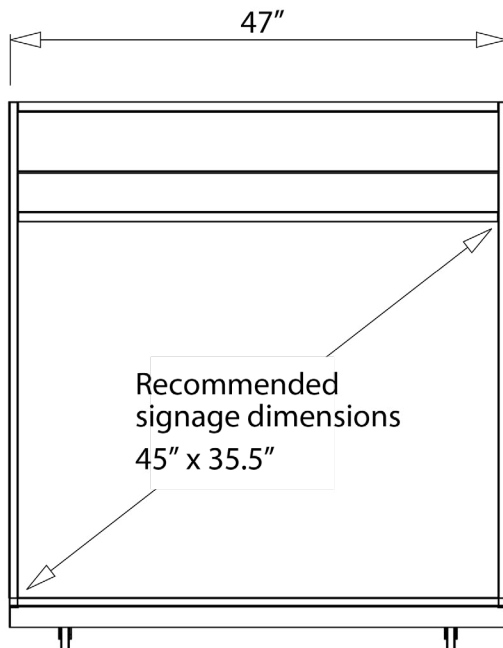

**TOTAL COST
BEFORE DELIVERY**

$2,650 (basic options)